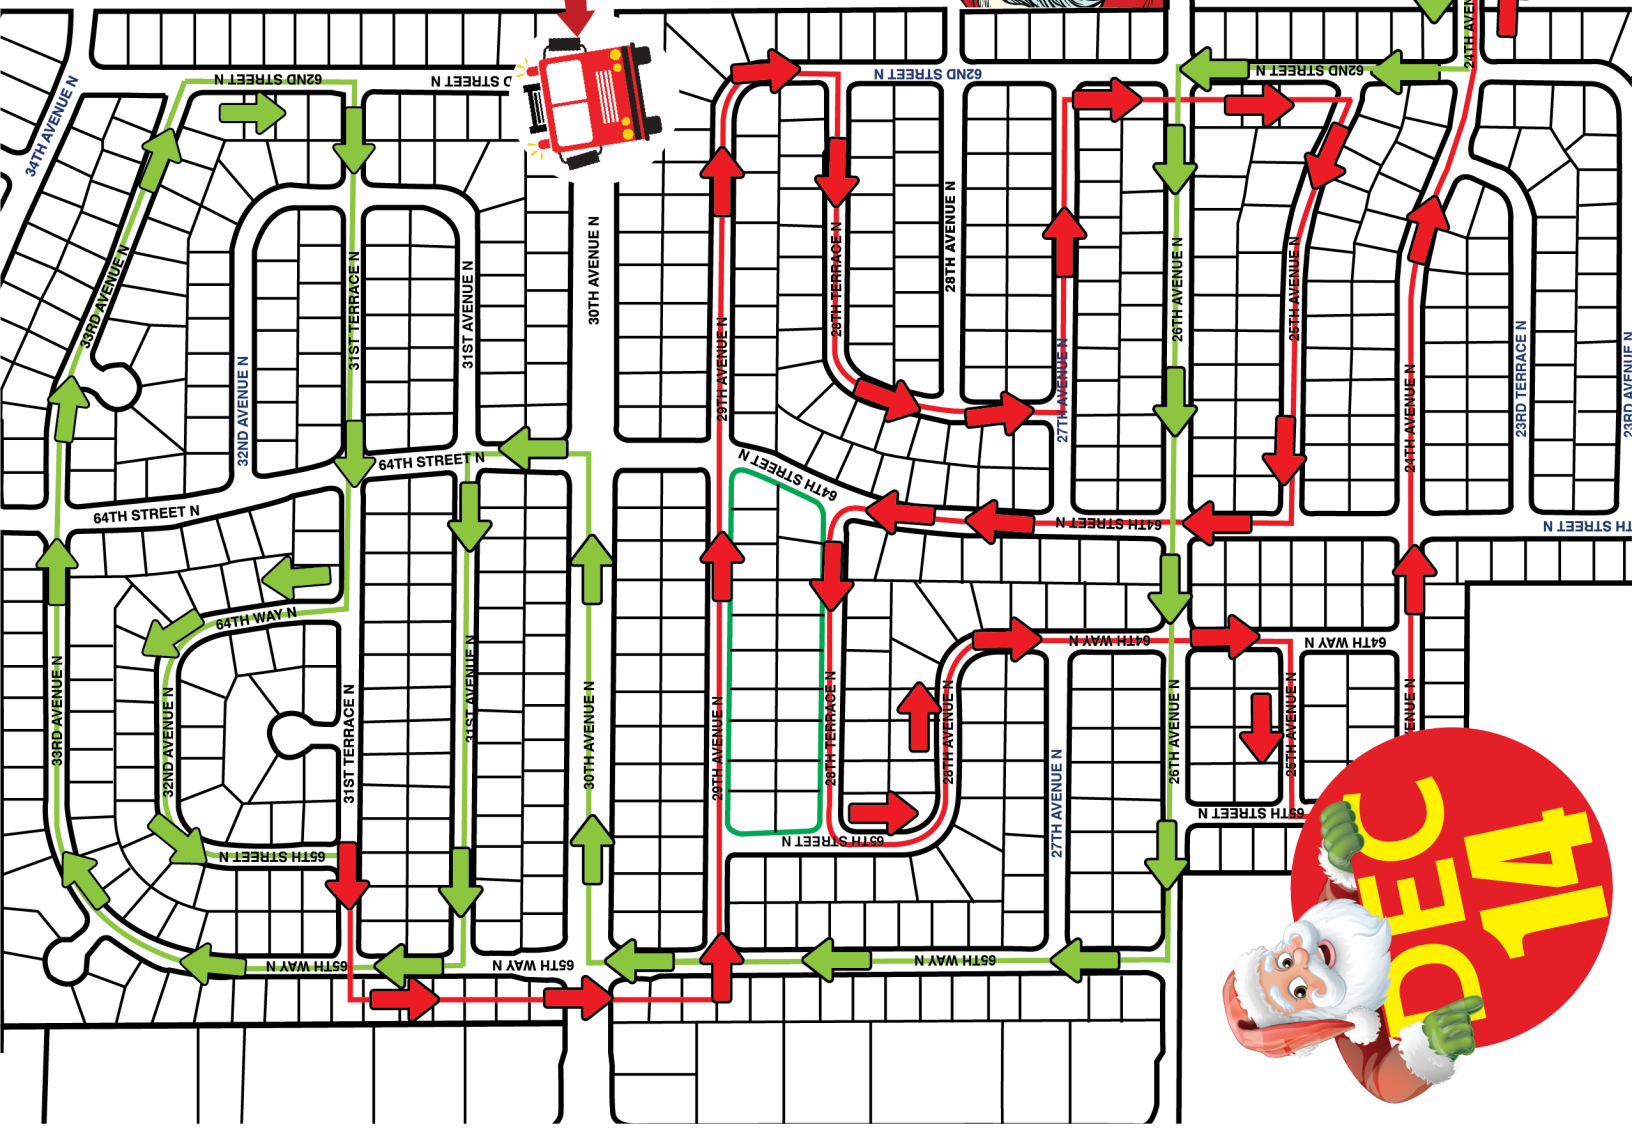

# HOLIDAY PARADE

FOR EVENT UPDATES GO TO [WWW.HPNA33710.ORG](http://WWW.HPNA33710.ORG)

ST. PETE FIRE RESCUE WILL BE HOLDING TRAFFIC ON 30TH AVENUE NORTH

PARADE WILL START/

END AT NORTHWEST

POOL PARKING LOT.

PARADES ARE VOLUNTEER-RUN AND CANNOT COVER EVERY STREET IN THE NEIGHBORHOOD

LINING UP WILL START AT 5:30PM.

PARADE WILL START AT 6:00PM.

START AND END AT NORTHWEST POOL PARKING LOT

Northwest Swimming Pool